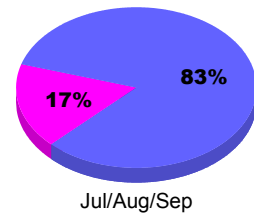

Membership Results
2010-2011

Membership
2009-2010

Month	Net Memb Goal	Actual New Memb	Actual Dropped Memb	Gain/Loss of Memb	Gain/Loss of Memb
Jul/Aug/Sep	-5	9	-24	-15	-14
Totals	-5	9	-24	-15	-14

Membership Results 2010-2011

Goal, New, Dropped, Gain/Loss

Comparison of Membership Gain/Loss

Current Year Compared to the Previous Year

Gender Comparison 2010-2011

■ Male ■ Female